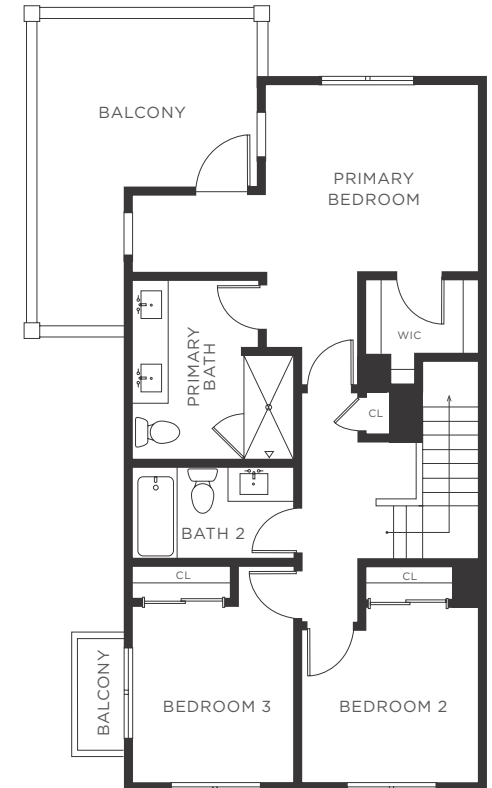

VILLAGE WALK BELMONT

4 BEDROOM

3 BATHROOM

~1,988 SF ~357 EXT SF

1341 FIFTH AVE
1351 FIFTH AVE
BELMONT, CA 94002

LEVEL 1

LEVEL 2

LEVEL 3