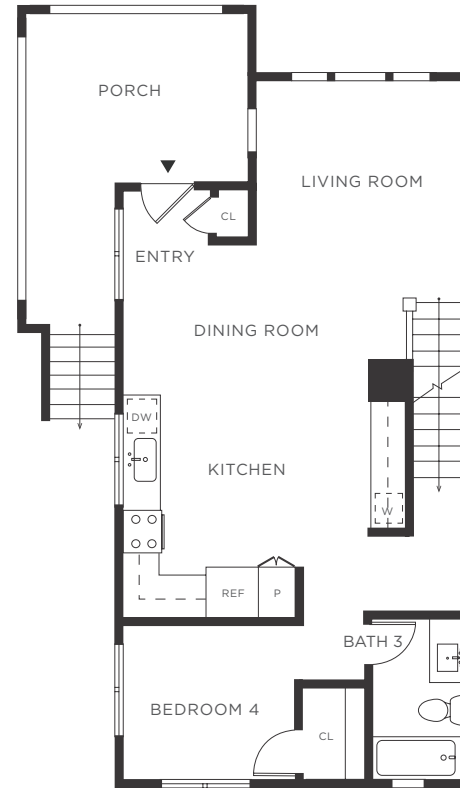

VILLAGE WALK BELMONT

4 BEDROOM

3 BATHROOM

~1,988 SF ~357 EXT SF

1341 FIFTH AVE
1351 FIFTH AVE
BELMONT, CA 94002

LEVEL 1

LEVEL 2

LEVEL 3