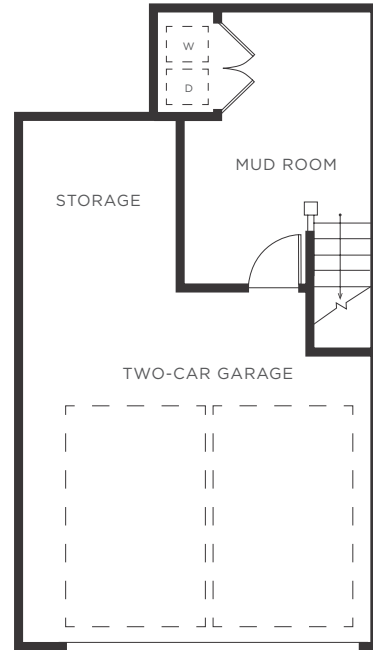

VILLAGE WALK BELMONT

4 BEDROOM

3 BATHROOM

~1,988 SF ~357 EXT SF

1341 FIFTH AVE
1351 FIFTH AVE
BELMONT, CA 94002

LEVEL 1

LEVEL 2

LEVEL 3