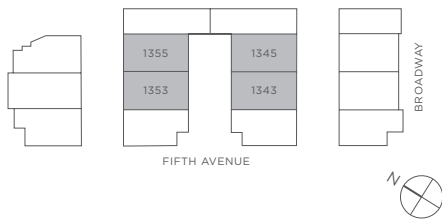

VILLAGE WALK  
BELMONT

4 BEDROOM

3.5 BATHROOM

~2,017 SF ~79 EXT SF

1343 FIFTH AVE  
1345 FIFTH AVE  
1353 FIFTH AVE  
1355 FIFTH AVE  
BELMONT, CA 94002

LEVEL 1

LEVEL 2

LEVEL 3