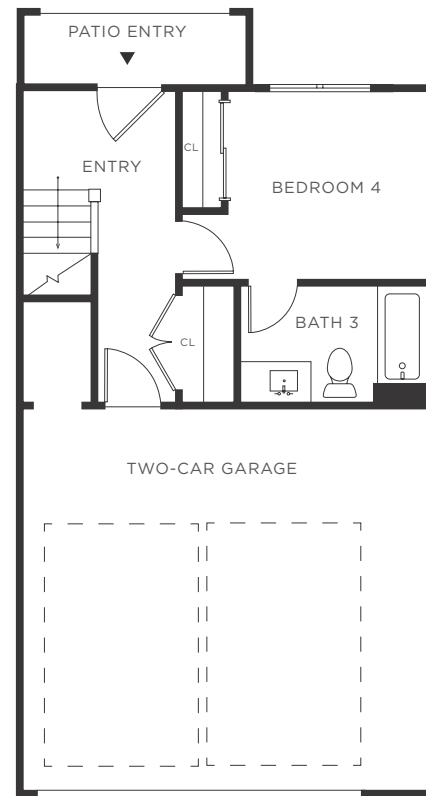

VILLAGE WALK  
BELMONT

4 BEDROOM

3.5 BATHROOM

~2,017 SF ~79 EXT SF

1343 FIFTH AVE  
1345 FIFTH AVE  
1353 FIFTH AVE  
1355 FIFTH AVE  
BELMONT, CA 94002

LEVEL 1

LEVEL 2

LEVEL 3