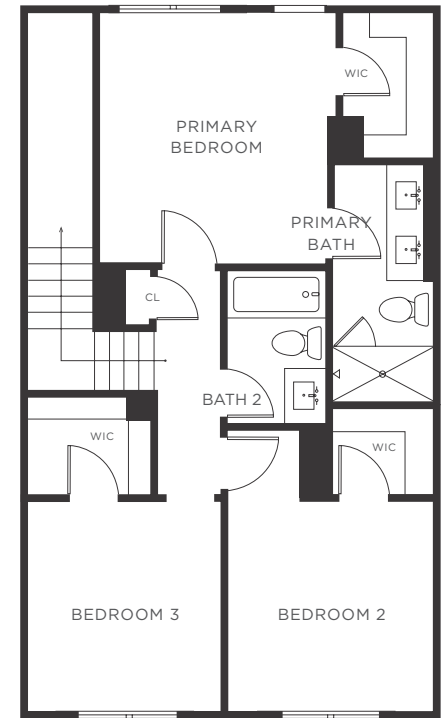

VILLAGE WALK  
BELMONT

4 BEDROOM

3.5 BATHROOM

~2,017 SF ~79 EXT SF

1343 FIFTH AVE  
1345 FIFTH AVE  
1353 FIFTH AVE  
1355 FIFTH AVE  
BELMONT, CA 94002

LEVEL 1

LEVEL 2

LEVEL 3