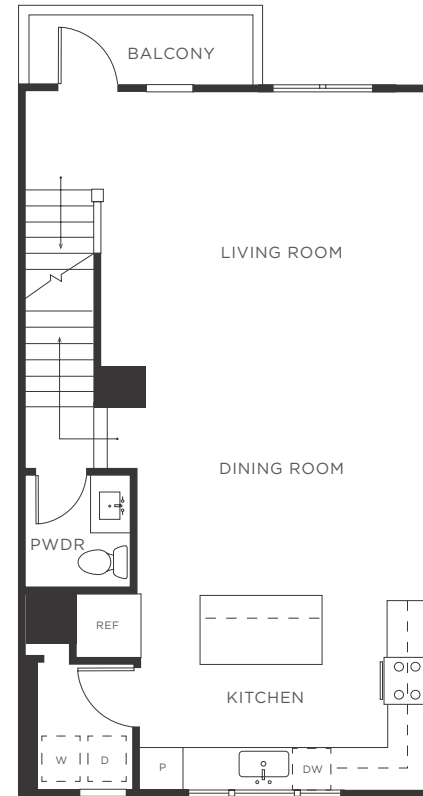

VILLAGE WALK  
BELMONT

4 BEDROOM

3.5 BATHROOM

~2,017 SF ~79 EXT SF

1343 FIFTH AVE  
1345 FIFTH AVE  
1353 FIFTH AVE  
1355 FIFTH AVE  
BELMONT, CA 94002

LEVEL 1

LEVEL 2

LEVEL 3