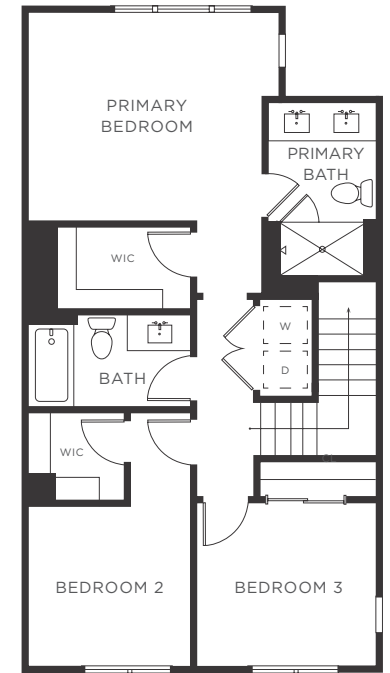

VILLAGE WALK BELMONT

4 BEDROOM

3.5 BATHROOM

~1,907 SF ~370 EXT SF

1367 FIFTH AVE
BELMONT, CA 94002

LEVEL 1

LEVEL 2

LEVEL 3