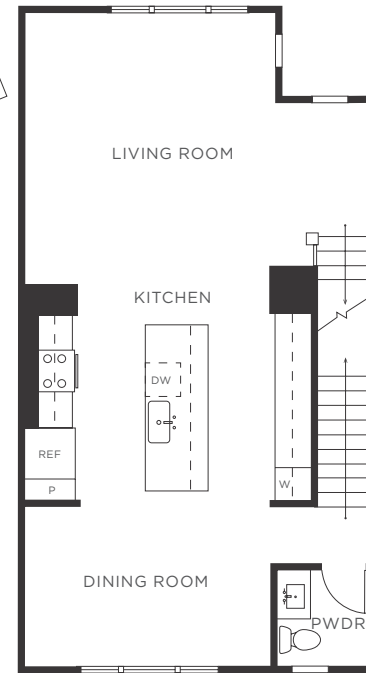

VILLAGE WALK BELMONT

4 BEDROOM

3.5 BATHROOM

~1,907 SF ~370 EXT SF

1367 FIFTH AVE
BELMONT, CA 94002

LEVEL 1

LEVEL 2

LEVEL 3