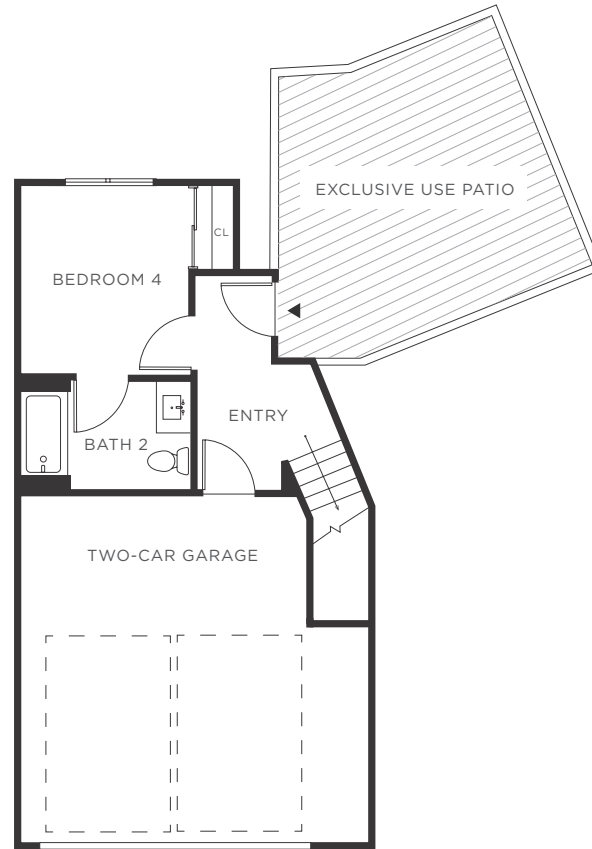

VILLAGE WALK BELMONT

4 BEDROOM

3.5 BATHROOM

~1,907 SF ~370 EXT SF

1367 FIFTH AVE
BELMONT, CA 94002

LEVEL 1

LEVEL 2

LEVEL 3