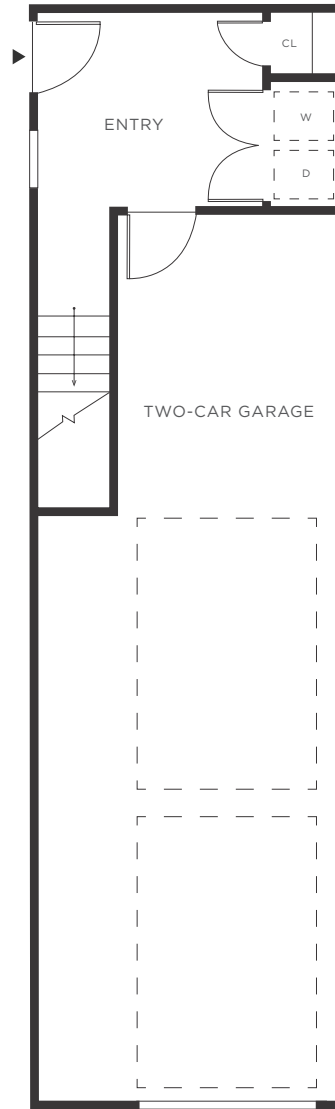

VILLAGE WALK BELMONT

3 BEDROOM + DEN

3 BATHROOM

~1,612 SF ~15 EXT SF

1347 FIFTH AVE
1357 FIFTH AVE
BELMONT, CA 94002

LEVEL 1

LEVEL 2

LEVEL 3