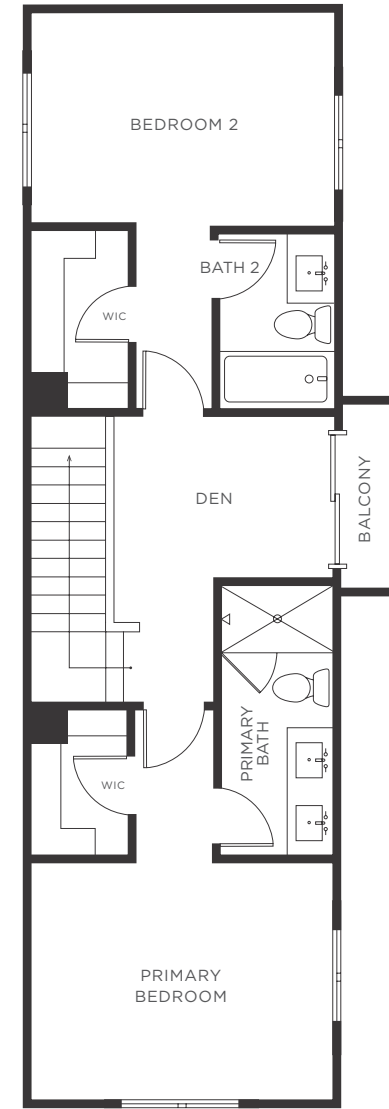

VILLAGE WALK BELMONT

3 BEDROOM + DEN

3 BATHROOM

~1,612 SF ~15 EXT SF

1347 FIFTH AVE
1357 FIFTH AVE
BELMONT, CA 94002

LEVEL 1

LEVEL 2

LEVEL 3