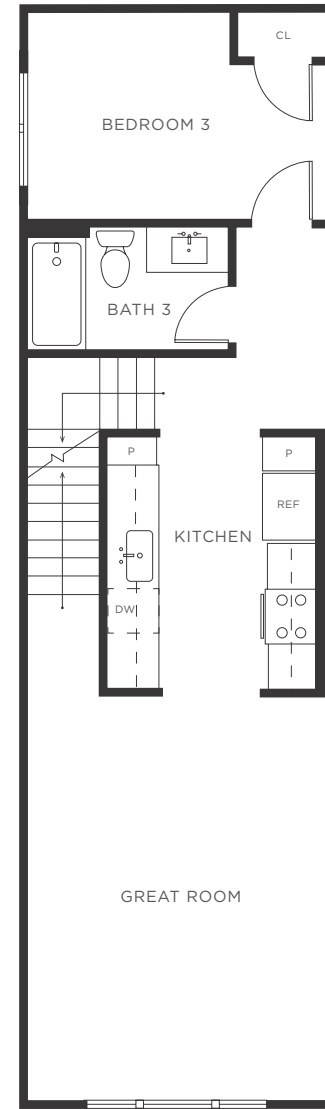

VILLAGE WALK BELMONT

3 BEDROOM + DEN

3 BATHROOM

~1,612 SF ~15 EXT SF

1347 FIFTH AVE
1357 FIFTH AVE
BELMONT, CA 94002

LEVEL 1

LEVEL 2

LEVEL 3