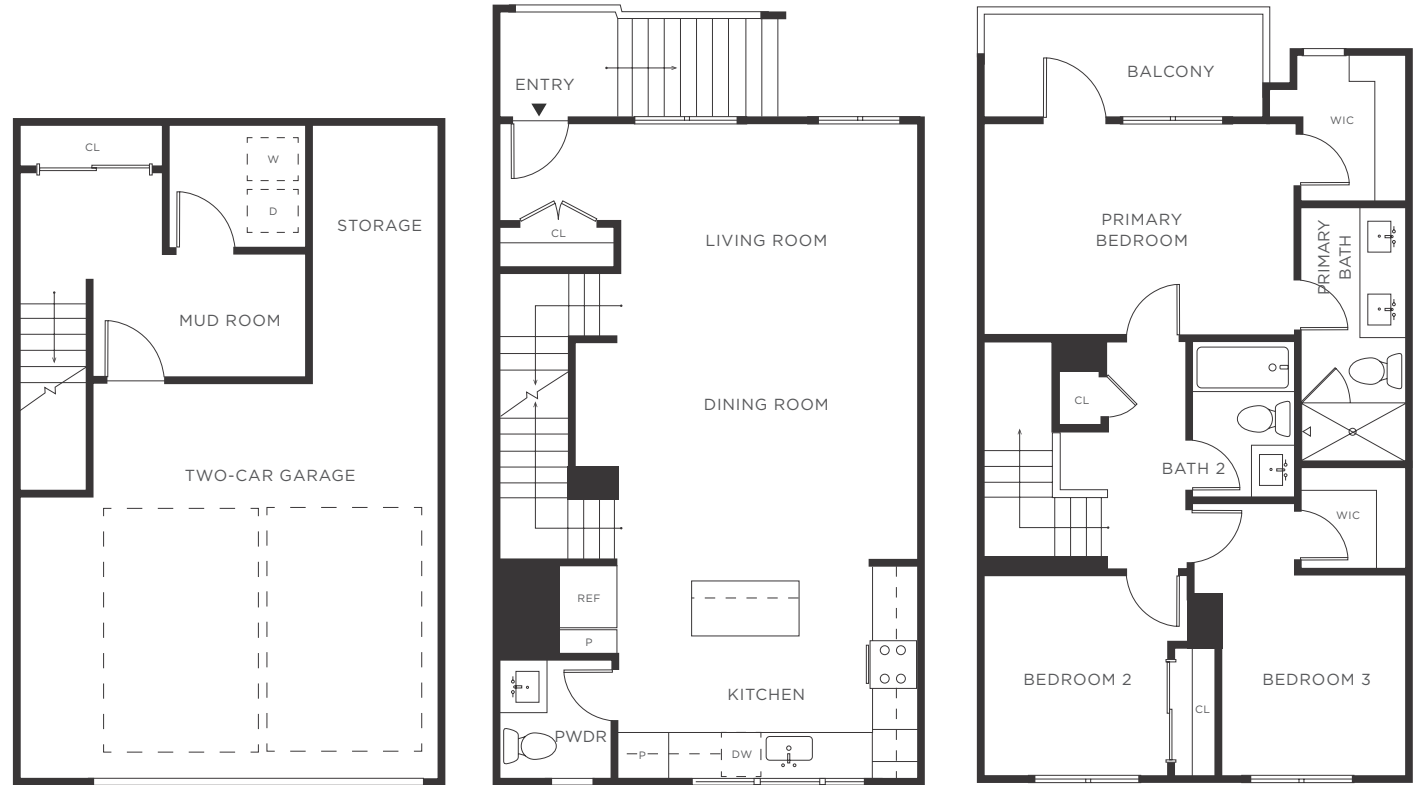

VILLAGE WALK BELMONT

3 BEDROOM

2.5 BATHROOM

~1,819 SF ~144 EXT SF

882 BROADWAY
886 BROADWAY
BELMONT, CA 94002

LEVEL 1

LEVEL 2

LEVEL 3